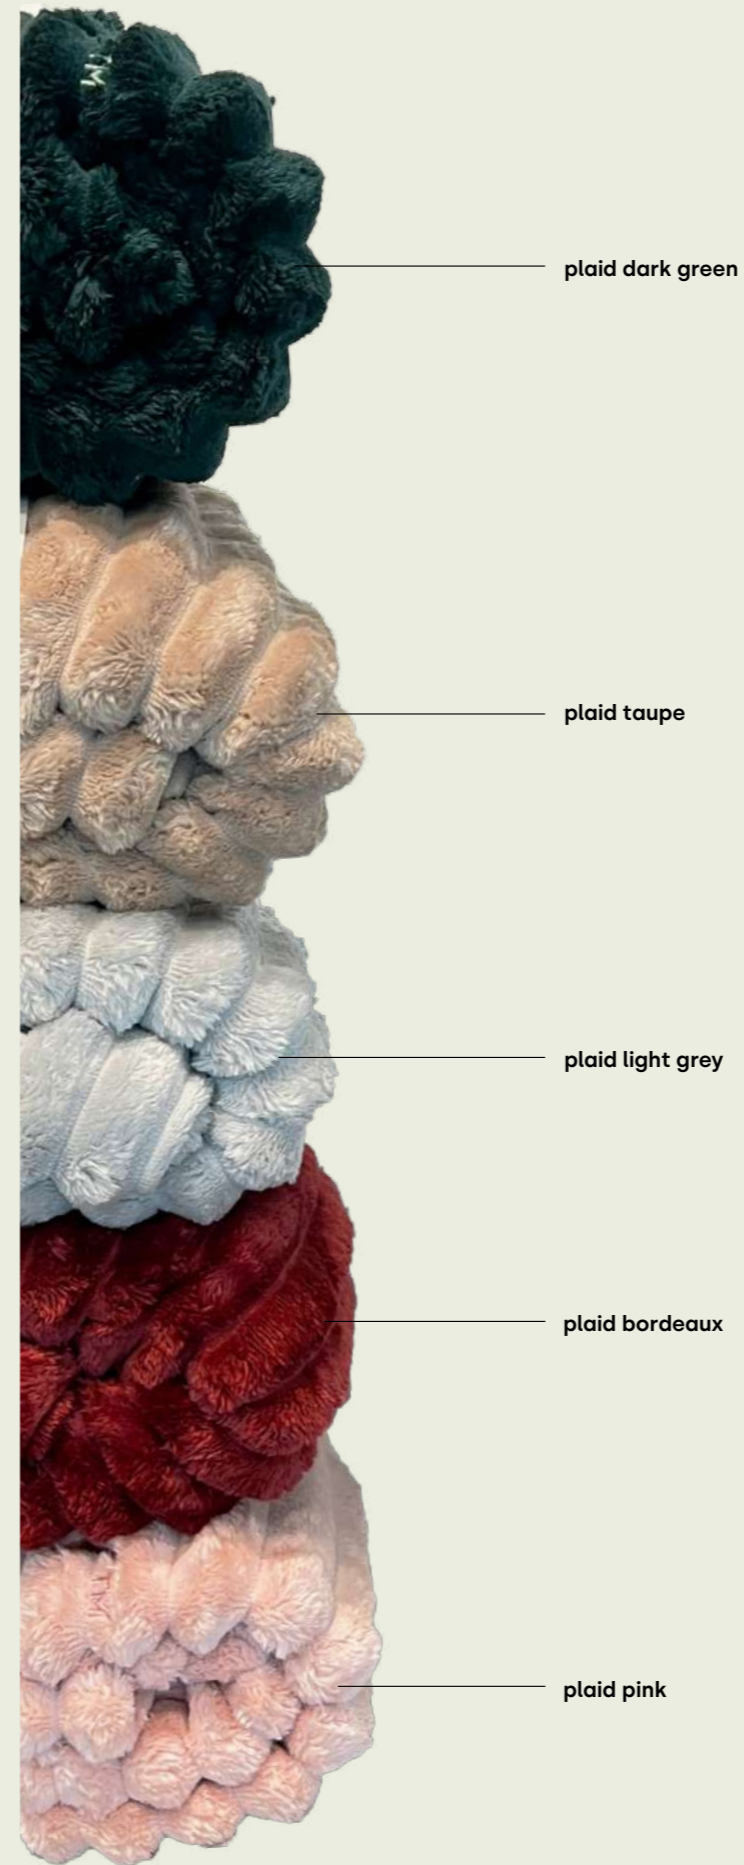

plaid

Wrap yourself in warmth and comfort with the **STAY™ plaid** collection, designed to add softness and style to every outdoor or indoor setting. Whether draped over a lounge chair or wrapped around your shoulders on cooler evenings, these plaids bring an inviting layer of comfort to every moment.

Crafted with attention to detail and a timeless look, STAY™ plaids combine functionality with understated elegance.

Each plaid measures 130 x 170 cm, offering the perfect size for relaxed lounging and cozy evenings.