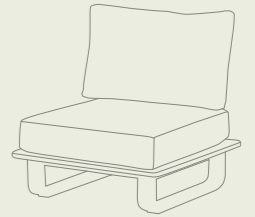

## single lounge

**dimensions** 84,5 (w) x 84,5 (d) x 84 (h) cm

**materials** Sunproof®, aluminium, teak

**frame**   white, charcoal

**colors** dark / light grey with green rope

---

12095005	STAY natural single lounge dark grey / green rope
----------	---