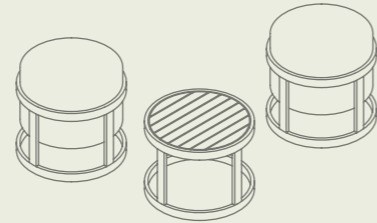

compact

pouf + table

dimensions pouf: 42 (dia) x 45 (h) cm

table: 42 (dia) x 33 (h) cm

set of 3: 2 poufs + 1 table: 42 (dia) x 99 (h) cm

set of 5: 4 poufs + 1 table: 42 (dia) x 165 (h) cm

materials Sunproof®, aluminium

frame white / charcoal

color light grey / stone / ash grey / dark grey

12095015	STAY compact set of 3 light grey / charcoal frame
12095017	STAY compact set of 3 light grey / white frame
12095014	STAY compact set of 5 light grey / charcoal frame
12095016	STAY compact set of 5 light grey / white frame
12092112	STAY compact set of 5 dark grey / charcoal frame
12092113	STAY compact set of 5 ash grey / charcoal frame
12092114	STAY compact set of 5 stone / white frame

flex

single + double + triple lounger (+ headrest)

dimensions single: 214 (w) x 86 (d) x 20 (h) cm

double: 214 (w) x 172 (d) x 20 (h) cm

triple: 214 (w) x 258 (d) x 20 (h) cm

headrest: 55 (w) x 7 (d) x 22 (h) cm

materials Sunproof®, aluminium

frame white / charcoal

colors stone / ash grey

12095115	STAY flex single sunlounger stone / white frame
12095116	STAY flex single sunlounger ash grey / white frame
12095117	STAY flex single sunlounger stone / charcoal frame
12095118	STAY flex single sunlounger ash grey / charcoal frame
12095119	STAY flex double sunlounger stone / white frame
12095120	STAY flex double sunlounger ash grey / white frame
12095121	STAY flex double sunlounger stone / charcoal frame
12095122	STAY flex double sunlounger ash grey / charcoal frame
12095123	STAY flex triple sunlounger stone / white frame
12095124	STAY flex triple sunlounger ash grey / white frame
12095125	STAY flex triple sunlounger stone / charcoal frame
12095126	STAY flex triple sunlounger ash grey / charcoal frame