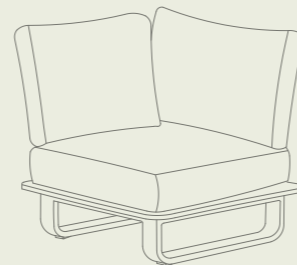

## corner lounge

**dimensions** 84,5 (w) x 84,5 (d) x 84 (h) cm

**materials** Sunproof®, aluminium, teak

**frame**   white, charcoal

**colors** dark / light grey with green rope

---

12095006	STAY natural corner lounge dark grey / green rope
----------	---