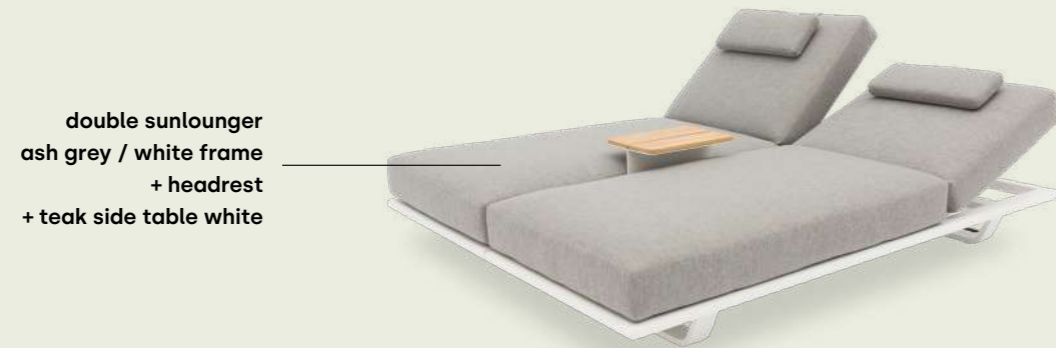

single sunlounger  
ash grey / charcoal frame  
+ headrest

double sunlounger  
stone / white frame  
+ headrest  
+ teak side table charcoal

triple sunlounger  
stone / white frame  
+ headrest

double sunlounger  
ash grey / white frame  
+ headrest  
+ teak side table white