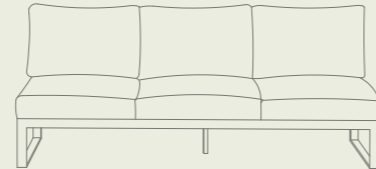

flex

triple sofa

dimensions 198 (w) x 75 (d) x 78 (h) cm

materials Sunproof®, aluminium

frame white / charcoal

colors stone / ash grey

12095109	STAY flex triple sofa ash grey / charcoal frame
12095110	STAY flex triple sofa stone / charcoal frame
12095025	STAY flex triple sofa stone / white frame

teak table

dimensions low: 75 (w) x 37,5 (d) x 27 (h) cm

high: 75 (w) x 37,5 (d) x 53 (h) cm

material aluminium, teak

frame white / charcoal