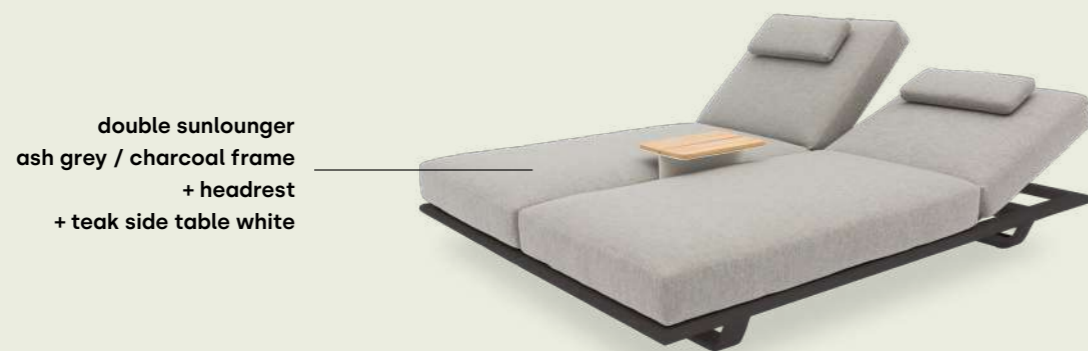

double sunlounger
ash grey / charcoal frame
+ headrest
+ teak side table white