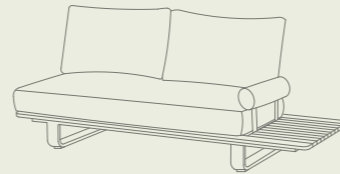

natural

double lounge + lounge + arm rest

dimensions double lounge: 190,5 (w) x 85,5 (d) x 84 (h) cm

materials Sunproof®, aluminium, teak

frame white, charcoal

colors dark / light grey with green rope

dimensions lounge arm rest: 48 (w) x 31 (h) x 19 (dia) cm

materials Sunproof®, aluminium

frame white, charcoal

color dark / light grey